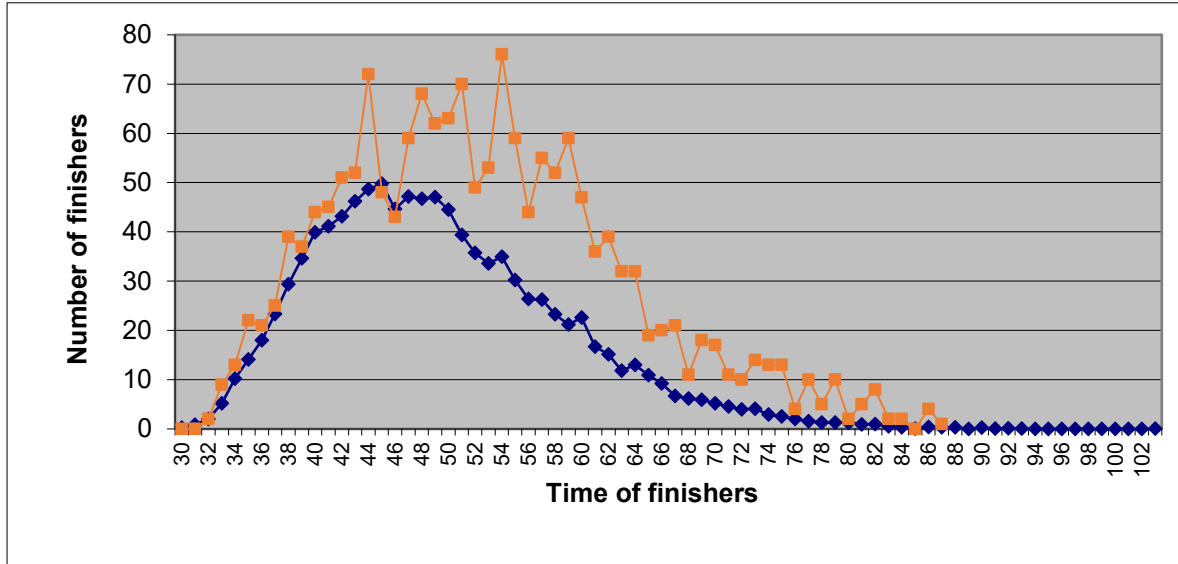

**SILVERSTONE GRAND PRIX 10K
FOOTRACE FINISHERS BY TIME 1992 - 2026**

Orange colouring is the profile of the Silverstone Grand Prix 10k 2026

Blue colouring is the profile of the Silverstone Grand Prix 10k 1992 - 2026